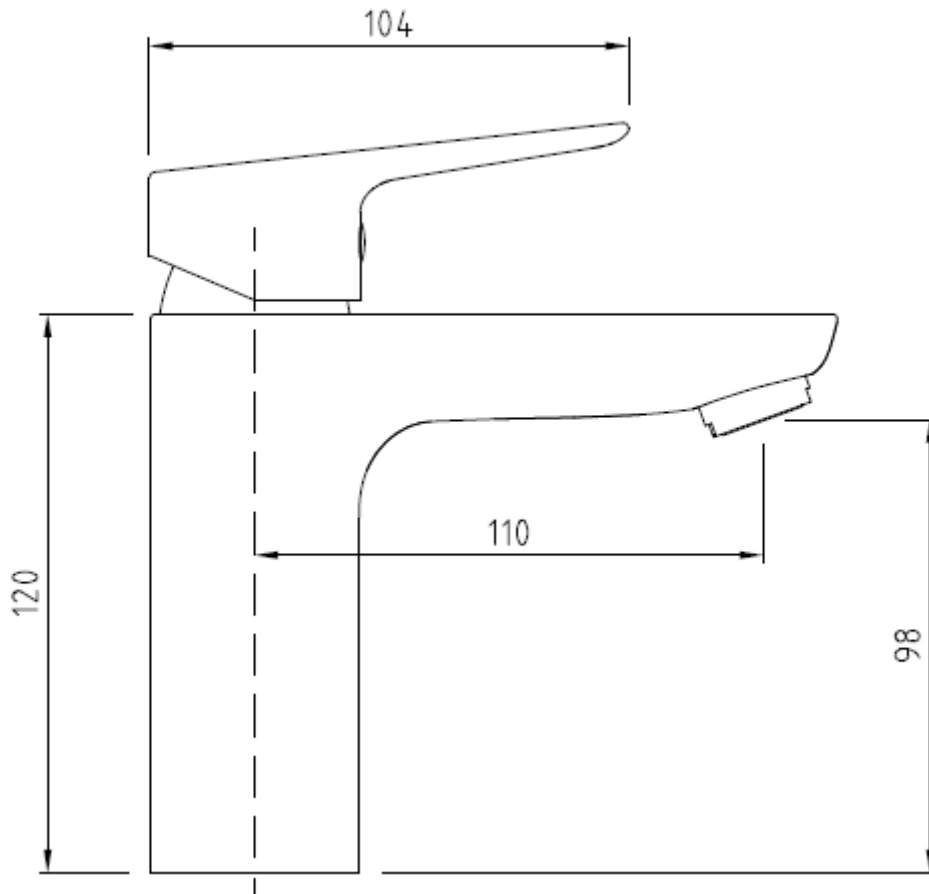

**Features:**

- Lead Free Compliant
- Stainless Steel Construction
- 4 Star WELS

**Product Codes:**

<b>BL0324</b>	Chrome
---------------	--------

All measurements and specifications provided for our products are approximate and subject to change without prior notice. The information listed is correct at time of publication, however Bestlink International PTY LTD reserves the right to vary design and dimensions of products without prior notice. We recommend verifying dimensions and specifications before installation. For ceramic products, please allow a +/- 5mm tolerance for manufacturing variance. For basins, it is recommended that actual basin be used when cutting out bench top to ensure exact fit.